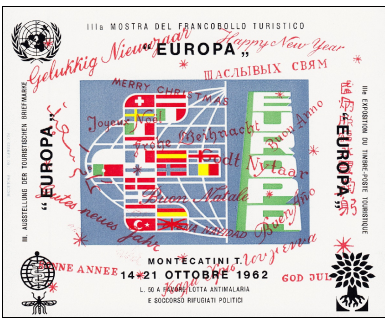

SS2e

Checklist: unused __ used __ fdc __ other

Description: as SS2e: imperforate
Quantity:
Notes:
Price: D

SS2e

Checklist: unused __ used __ fdc __ other