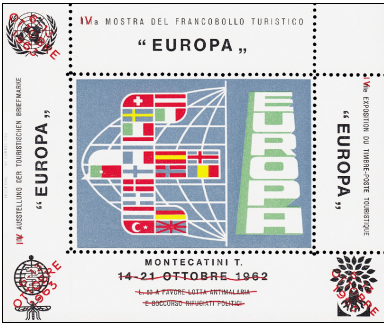

SS2bi

Checklist: unused __ used __ fdc __ other

Description: as SS2: without red "cancels"; red handstamps over emblems and date, and IV over III

Quantity:

Notes: overprinted for the 4th exhibition, October 6-13, 1963; also exists untrimmed

Price: D

IV 6-13 OTTOBRE 1963

6-13 OTTOBRE 1963