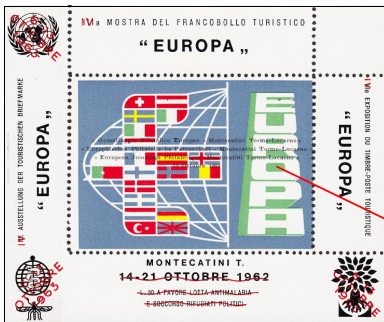

Quantity:

Notes: also exists untrimmed

Price: D

SS2ci

Checklist: unused __ used __ fdc __ other

Description: as SS2c: with added center overprint to mark the philatelic Partnership between Montecatini and Locarno, Switzerland; dated October 12, 1963