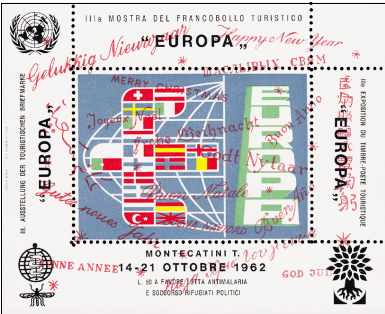

Quantity:

Notes:

Price: D

*« Gemellaggio Filatelico Europeo - Montecatini Terme-Locarno »
« Europäischer Philatelsche Partnerschaft - Montecatini Terme-Locarno »
« European Jumelage Philatelique -Montecatini Terme-Locarno »
12 Ottobre 1963*

SS2d

Checklist: unused __ used __ fdc __ other

OCTOBER 14, 1962

ITALY • 1962 / 1965

Description: as SS2e: imperforate
Quantity:
Notes:
Price: D

SS2di

Checklist: unused __ used __ fdc __ other

Description: as SS2: with added red overprint: Merry Christmas and Happy New Year in various languages
Quantity:
Notes:
Price: D