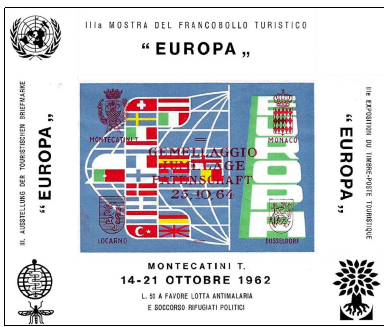

SS2gi

Description: as SS2g: imperforate

Quantity:

Notes:

Price: D

Checklist: unused __ used __ fdc __ other