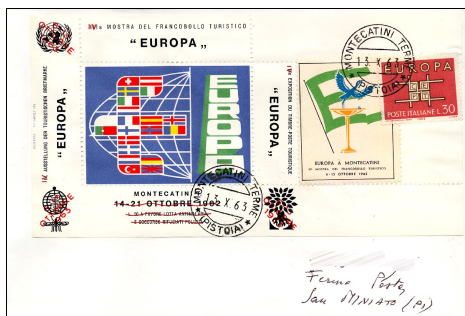

Sheet: SS2d
Cancel: MT-13
Notes: with 1963 EUROPA stamp and label; untrimmed
Price: E

17

Checklist: __