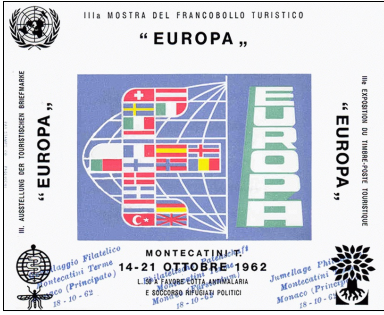

OCTOBER 14, 1962

ITALY • 1962 / 1965

Description: as SS2i: without red "cancels"; blue handstamps at bottom dated October 18, 1962

Quantity:

Notes: overprint marks the philatelic partnership between Montecatini and Monaco

Price: D

Gemellaggio Filatelico Montecatini Terme Monaco (Principato) 18-10-62

Philatelsche Partnerschaft Montecatini Terme Monaco (Fürstentum) 18-10-62

Jumelage Philatelico Montecatini Terme Monaco (Principe) 18-10-62