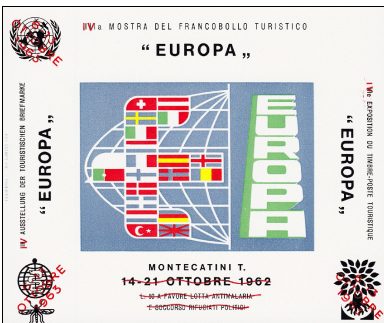

SS2c

Checklist: unused __ used __ fdc __ other

Description: as SS2c:imperforate

Quantity:

Notes: also exists untrimmed

Price: D