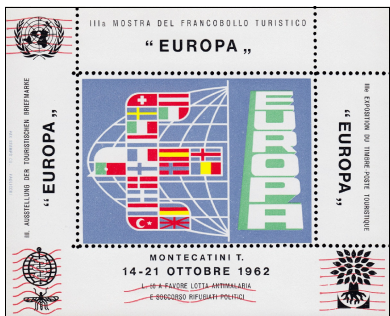

Description: as SS2: red lines through emblems and donation text

Size: 105 x 85 mm

Perforations: 11½

Quantity:

Notes: trimmed at right; also exists untrimmed as SS2ai

Price:

D

SS2a

Checklist: unused __ used __ fdc __ other